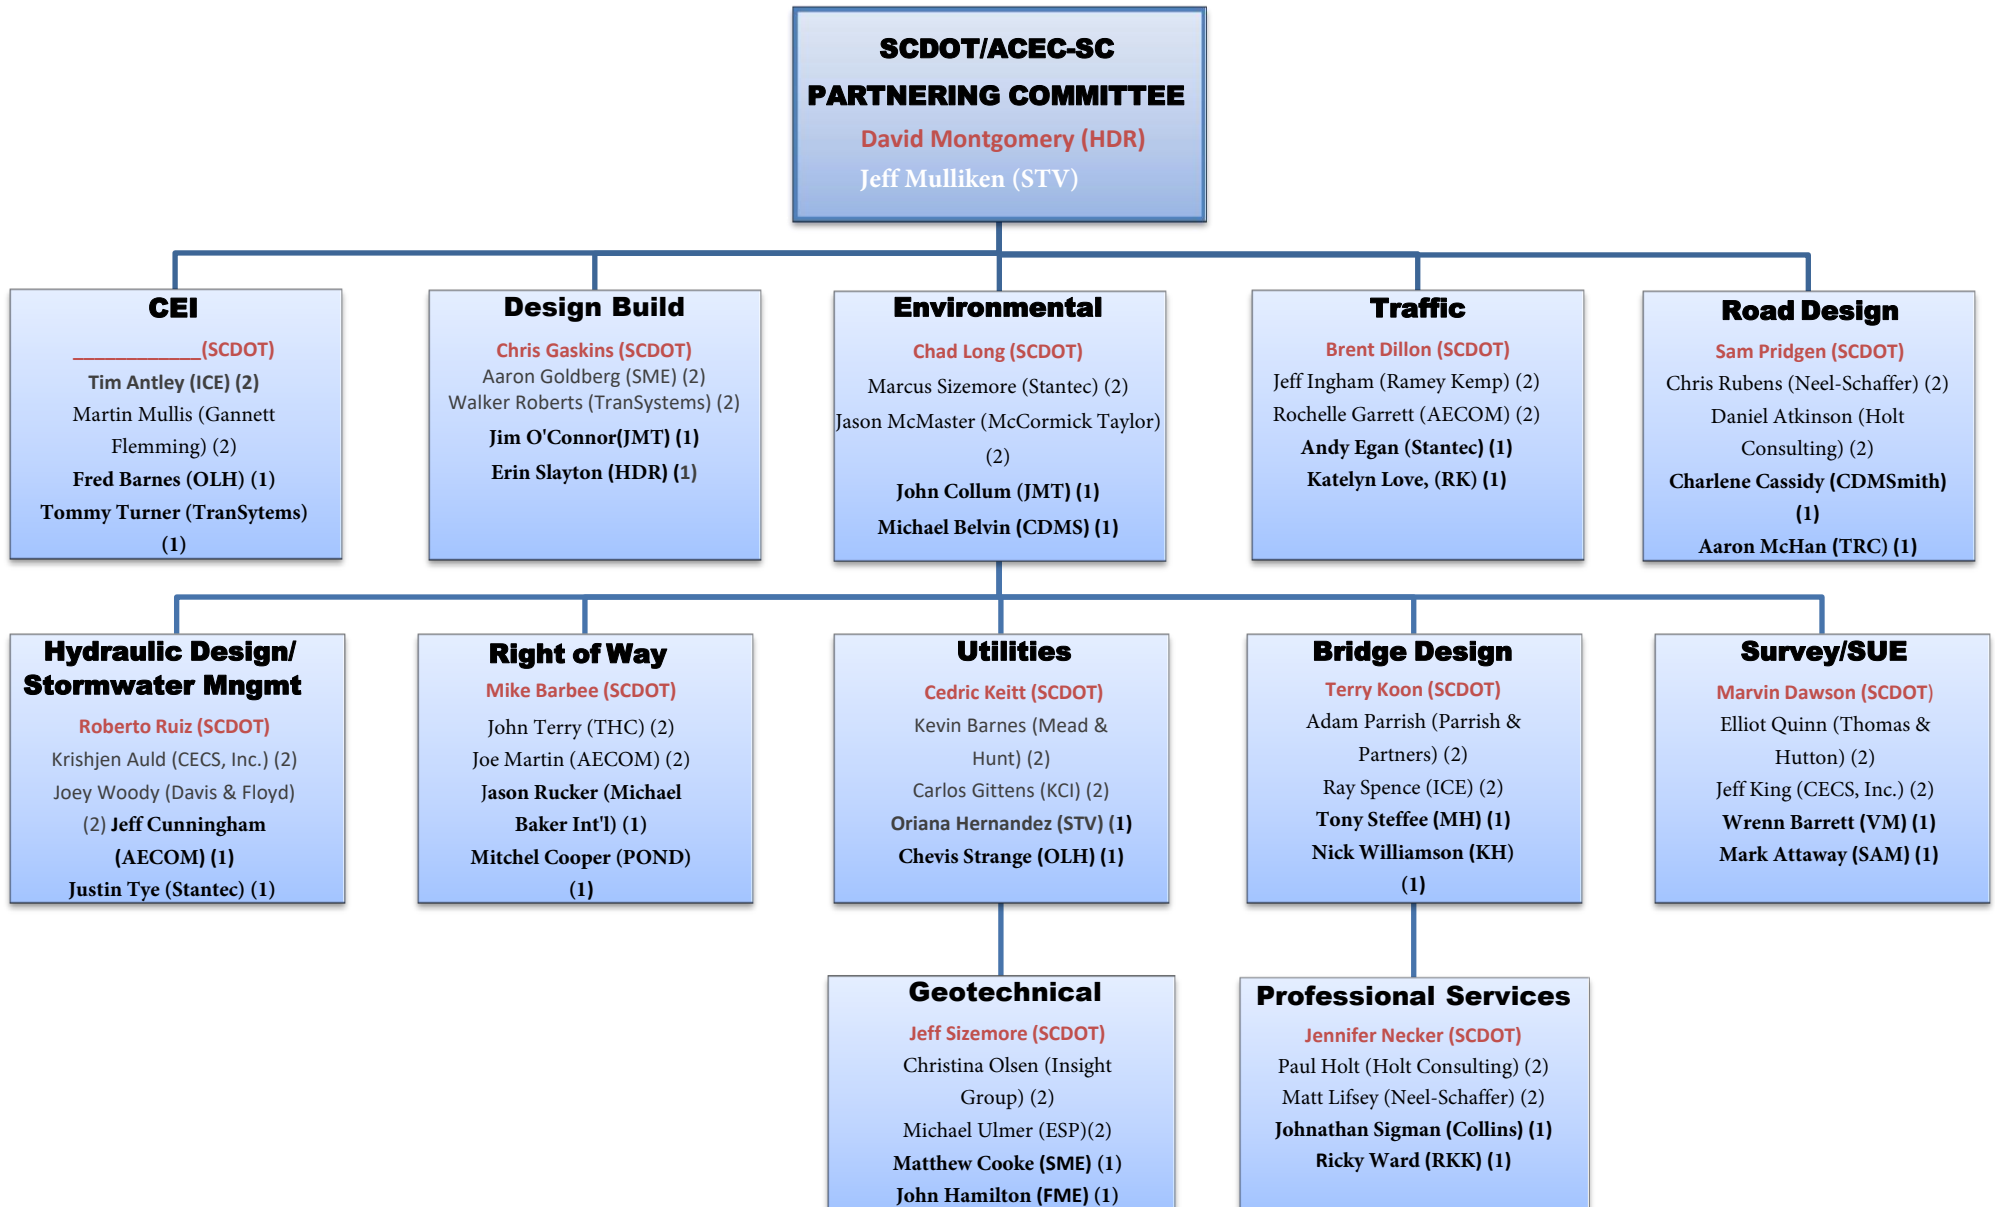

## 2021 ACEC-SC /SCDOT Sub-Committee Organizational Chart

(1) Indicates one year left to serve on the Committee  
 (2) Indicates two years left to serve on the Committee