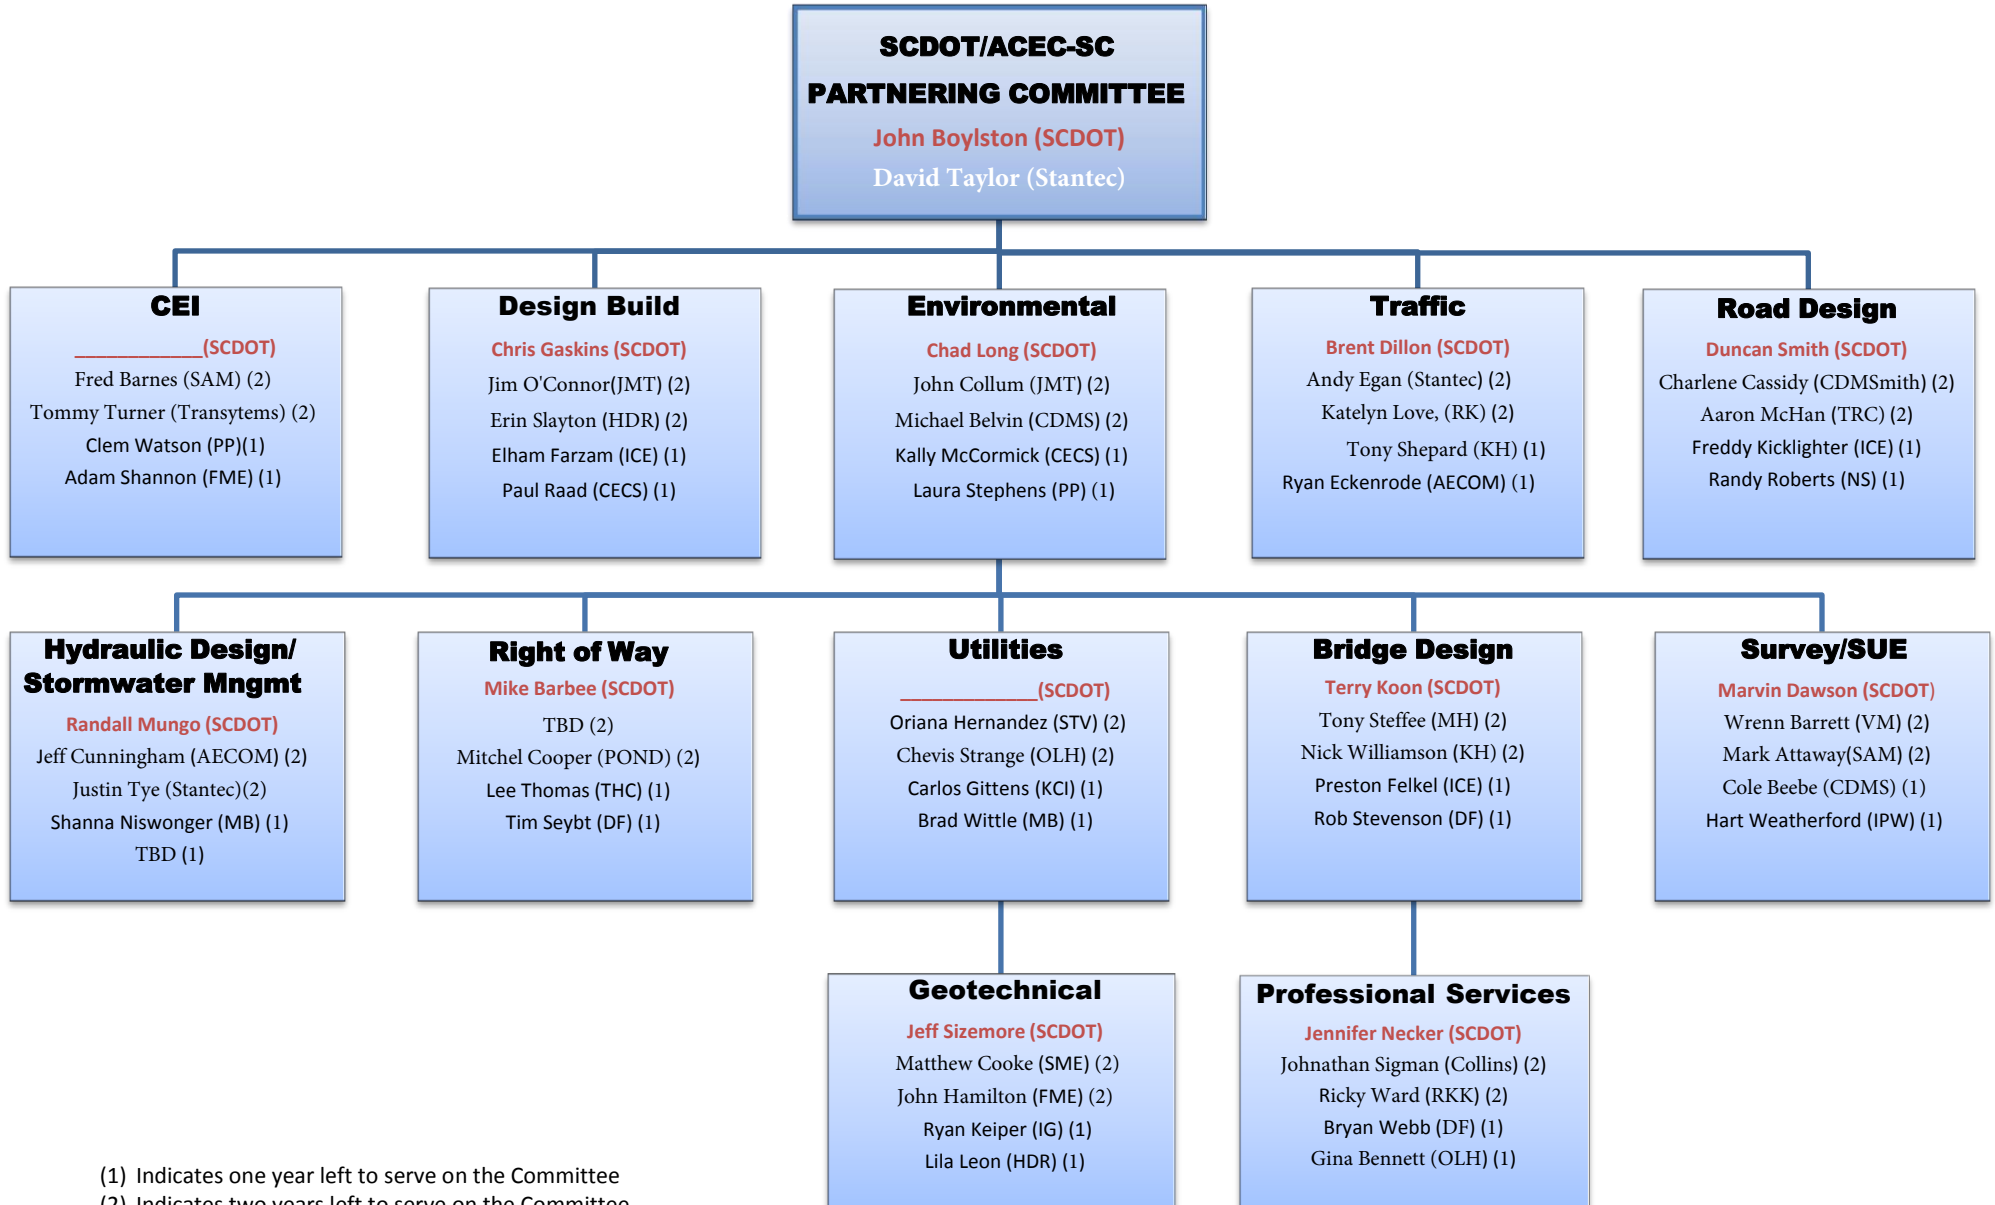

## 2020 ACEC-SC /SCDOT Sub-Committee Organizational Chart

(1) Indicates one year left to serve on the Committee  
 (2) Indicates two years left to serve on the Committee