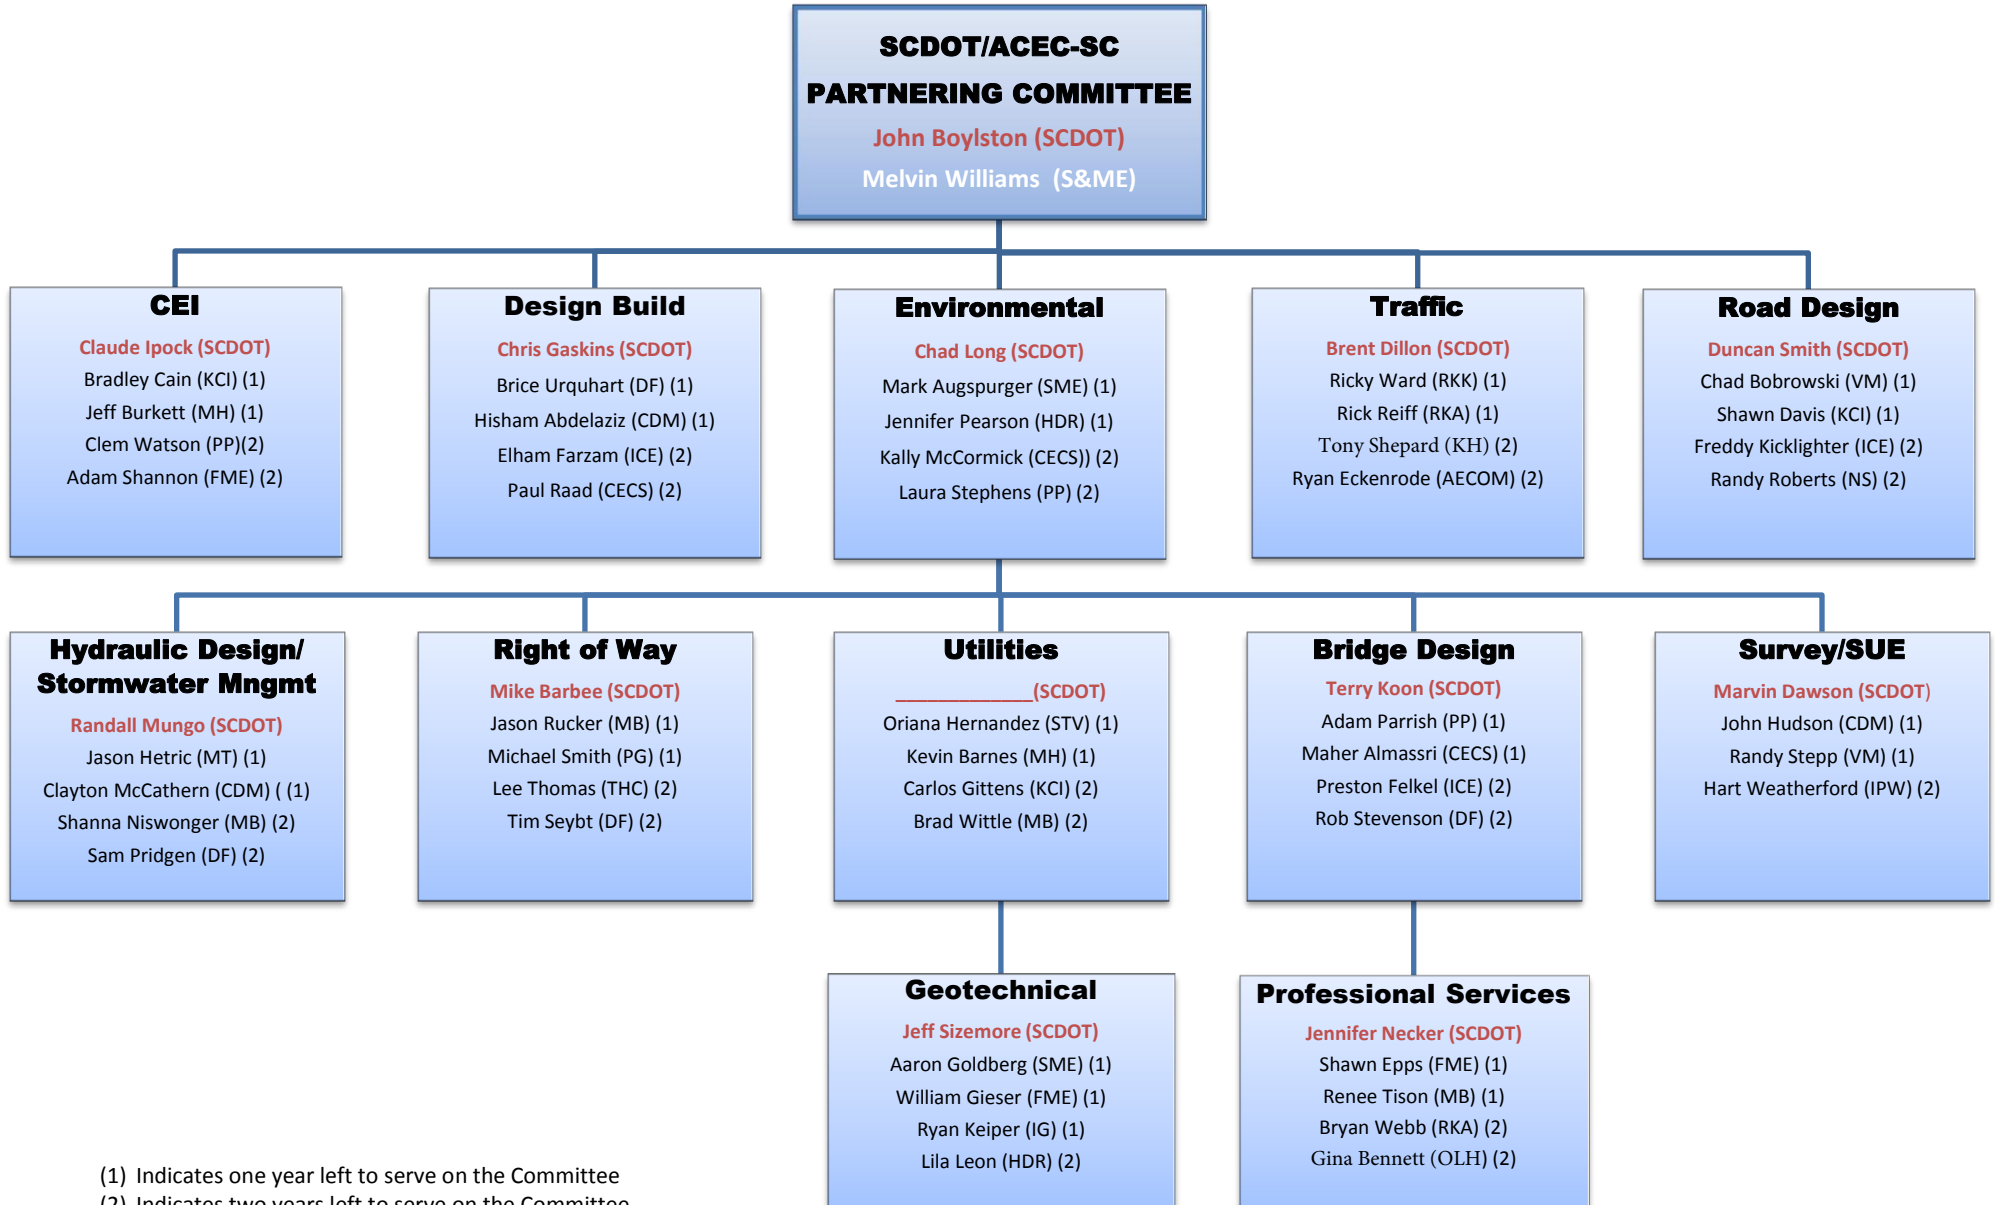

2019 ACEC-SC /SCDOT Sub-Committee Organizational Chart

(1) Indicates one year left to serve on the Committee
 (2) Indicates two years left to serve on the Committee